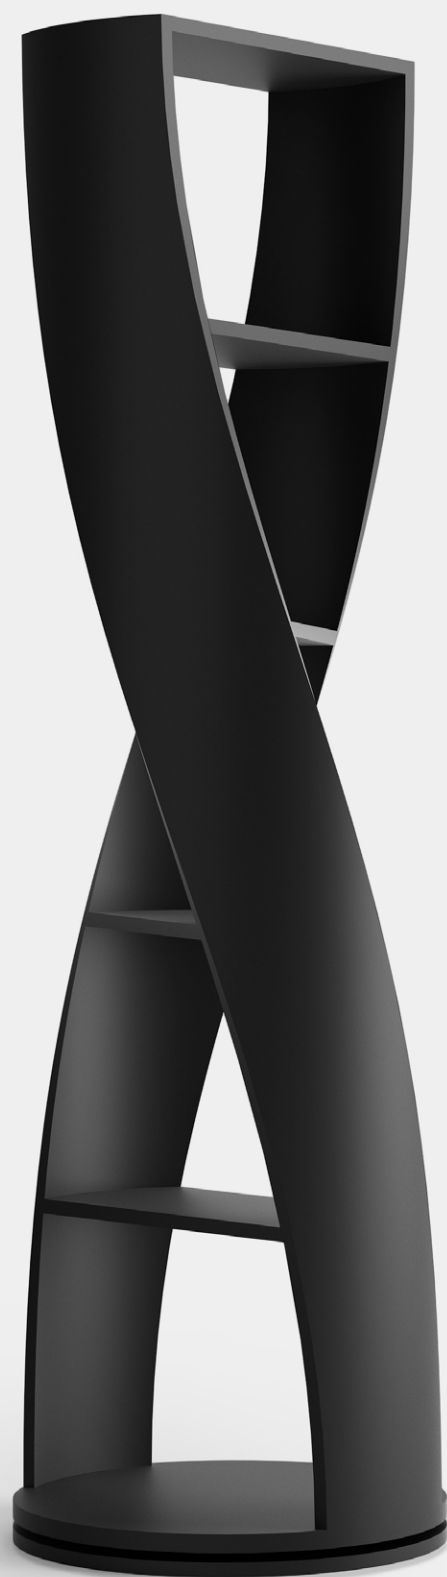

MYDNA

BOOKSHELF

Cylindrical shelf from Mydna collection by Joel Escalona, with four shelves and swivel base. Fabricated in wood and heavy-duty fibers. Finished in natural wood or semi-gloss lacquer.

DESIGN BY
Joel Escalona, 2010

MATERIAL
Curved Wood and heavy-duty cellulose.

Black

Black wood

Walnut

Red

Gray wood

White

Oak

DIMENSIONS
CM H 165 x W 48 x D 48
IN H 65 x W 19 x D 19

MINI MYDNA

BOOKSHELF

Cylindrical shelf from Mydna collection by Joel Escalona, with four shelves and swivel base. Fabricated in wood and heavy-duty fibers. Finished in natural wood or semi-gloss lacquer.

124cm | 49\"/>

DESIGN BY
Joel Escalona, 2010

MATERIAL
Curved Wood and heavy-duty cellulose.

Black

Black wood

Walnut

Red

Gray wood