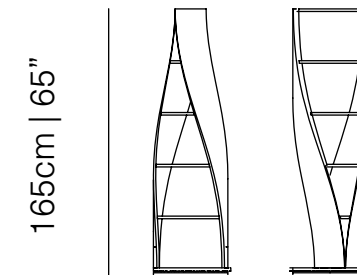

MYDNA

BOOKSHELF

Cylindrical shelf from Mydna collection by Joel Escalona, with four shelves and swivel base. Fabricated in wood and heavy-duty fibers. Finished in natural wood or semi-gloss lacquer.

DESIGN BY
Joel Escalona, 2010

MATERIAL
Curved Wood and heavy-duty cellulose.

Black

Black wood

Walnut

Red

Gray wood

White

Oak

DIMENSIONS
CM H 165 x W 48 x D 48
IN H 65 x W 19 x D 19