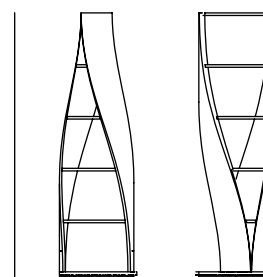

DIMENSIONS
CM H 165 x W 48 x D 48
IN H 65 x W 19 x D 19

MINI MYDNA

BOOKSHELF

Cylindrical shelf from Mydna collection by Joel Escalona, with four shelves and swivel base. Fabricated in wood and heavy-duty fibers. Finished in natural wood or semi-gloss lacquer.

124cm | 49\"/>

DESIGN BY
Joel Escalona, 2010

MATERIAL
Curved Wood and heavy-duty cellulose.

Black

Black wood

Walnut

Red

Gray wood

White

Oak

DIMENSIONS
CM H 124 x W 40 x D 40
IN H 49 x W 16 x D 16

Mini Mydna Bookshelf

Mydna Bookshelf

Black wood

Oak

Gray wood