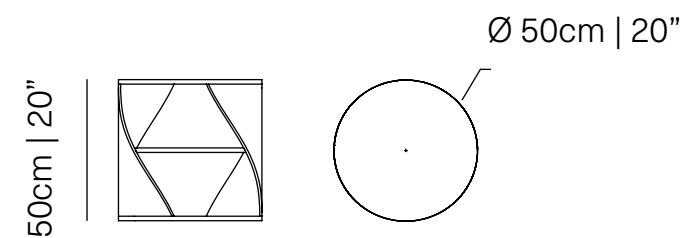

MYDNA

SIDE TABLE

Cylindrical side table with a middle shelf, from Mydna collection designed by Joel Escalona. Fabricated in wood and heavy-duty fibers. Finished in natural wood or semi-gloss lacquer.

DESIGN BY
Joel Escalona, 2010

MATERIAL
Curved Wood and heavy-duty cellulose.

Black

Black wood

Walnut

Red

Gray wood

White

Oak

DIMENSIONS
CM H 50 x W 50 x D 50
IN H 20 x W 20 x D 20