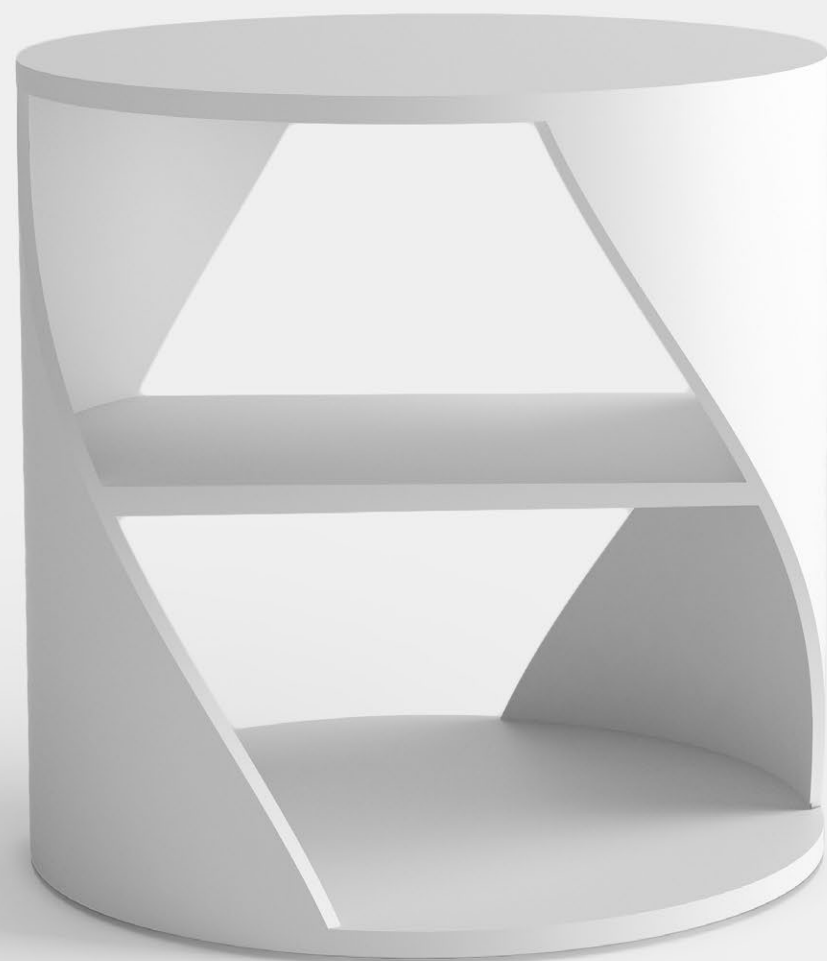

White

Oak

DIMENSIONS
CM H 124 x W 40 x D 40
IN H 49 x W 16 x D 16

Mini Mydna Bookshelf

Mydna Bookshelf

Black wood

Oak

Gray wood

Walnut

MYDNA

SIDE TABLE

Cylindrical side table with a middle shelf, from Mydna collection designed by Joel Escalona. Fabricated in wood and heavy-duty fibers. Finished in natural wood or semi-gloss lacquer.