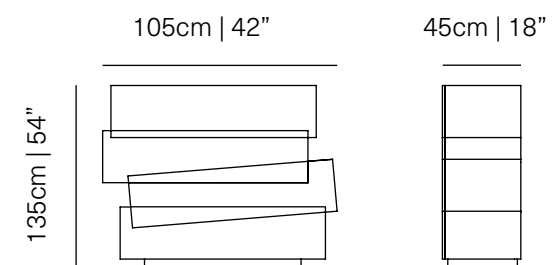

BOOLEANOS CABINET

Cabinet from Booleanos collection designed by Joel Escalona is manufactured in heavy-duty fibers and wood veneer. Finished in semi-gloss lacquer.

DESIGN BY
Joel Escalona, 2020

MATERIAL
Wood and MDF