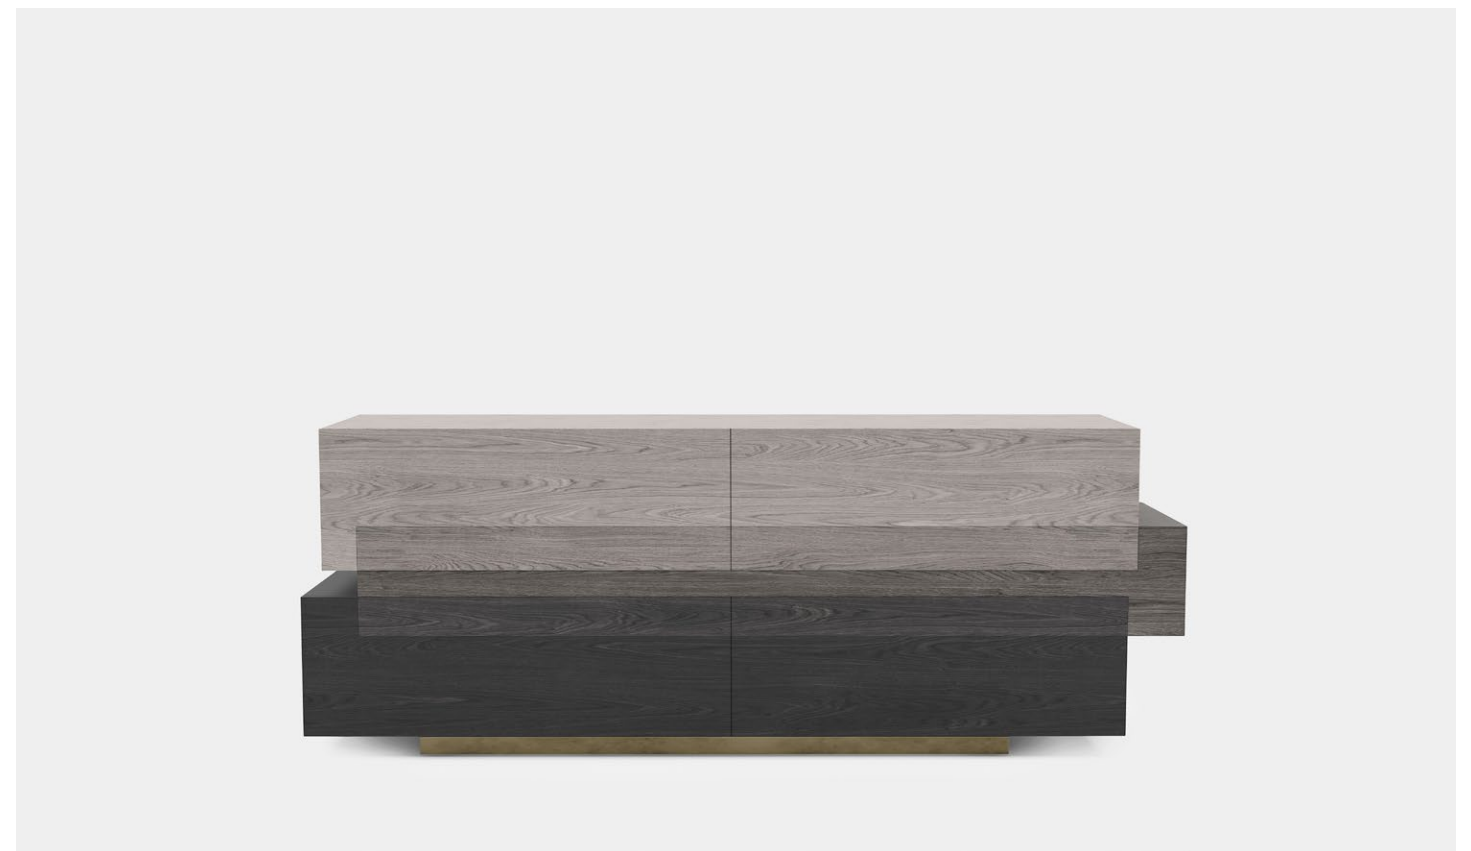

MATERIAL
Wood and MDF

Warm wood

Gray wood

DIMENSIONS
CM H 75 x W 200 x D 50
IN H 29 x W 79 x D 20

Booleanos Credenza

Warm wood

Gray wood

Booleanos Credenza