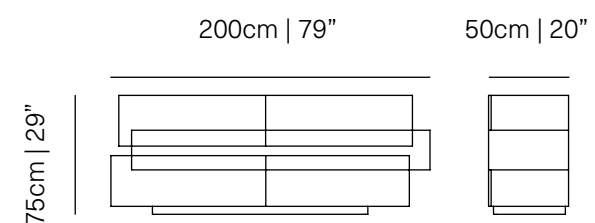

BOOLEANOS

CREDENZA

Geometric Credenza designed by Joel Escalona, configured with four drawers is manufactured in heavy-duty fibers and wood veneer. Finished in semi-gloss lacquer.

DESIGN BY
Joel Escalona, 2020

MATERIAL
Wood and MDF