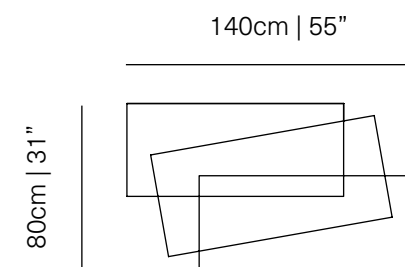

DESIGN BY
Joel Escalona, 2020

MATERIAL
Wood and MDF

Warm wood

Gray wood

DIMENSIONS
CM H 77 x W 135 x D 41
IN H 30x W 53 x D 16

Booleanos Dresser

Booleanos Dresser

Warm wood

Warm wood

Gray wood

DIMENSIONS
CM H 50 x W 200 x D 40
IN H 20 x W 79 x D 16

Booleanos TV Stand

Warm wood

Gray wood

- 1. Credenza
- 2. Cabinet
- 3. Dresser
- 4. TV Stand

1

2

3

4

BOOLEANOS

LARGE COFFEE TABLE

Geometric Large Coffee Table designed by Joel Escalona, is a visual game that captivates the eye for its symmetry and the defying balance of its composition. Manufactured in heavy-duty fibers and wood veneer finished in semi-gloss lacquer is suitable for any home area.

DESIGN BY
Joel Escalona, 2021

MATERIAL
Wood and MDF

Warm wood

Gray wood

DIMENSIONS
CM H 30 x W 140 x D 80
IN H 12 x W 55 x D 31

Booleanos Large Coffee Table

Warm wood

Gray wood