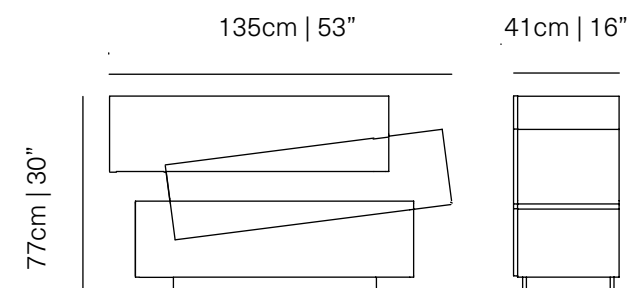

DESIGN BY
Joel Escalona, 2020

MATERIAL
Wood and MDF

Warm wood

Gray wood

DIMENSIONS
CM H 77 x W 135 x D 41
IN H 30x W 53 x D 16

Booleanos Dresser

Booleanos Dresser

Warm wood

MATERIAL
Wood and MDF

Warm wood

Gray wood

DIMENSIONS
CM H 135 x W 105 x D 45
IN H 54 x W 42 x D 18

Booleanos Cabinet

Booleanos Cabinet

Warm wood

Gray wood

DESIGN BY
Joel Escalona, 2021

MATERIAL
Wood and MDF

Warm wood

Gray wood

DIMENSIONS
CM H 30 x W 140 x D 80
IN H 12 x W 55 x D 31

Booleanos Large Coffee Table

Warm wood

Gray wood

DESIGN BY
Joel Escalona, 2021

MATERIAL
Wood and MDF

Warm wood

Gray wood

DIMENSIONS
CM H 30 x W 120 x D 120
IN H 12 x W 47 x D 47

Booleanos Small Coffee Table

Warm wood

Gray wood