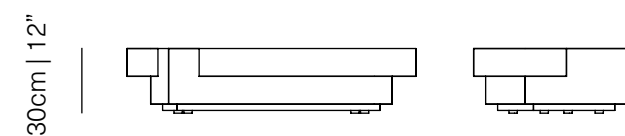

2

3

4

BOOLEANOS

LARGE COFFEE TABLE

Geometric Large Coffee Table designed by Joel Escalona, is a visual game that captivates the eye for its symmetry and the defying balance of its composition. Manufactured in heavy-duty fibers and wood veneer finished in semi-gloss lacquer is suitable for any home area.