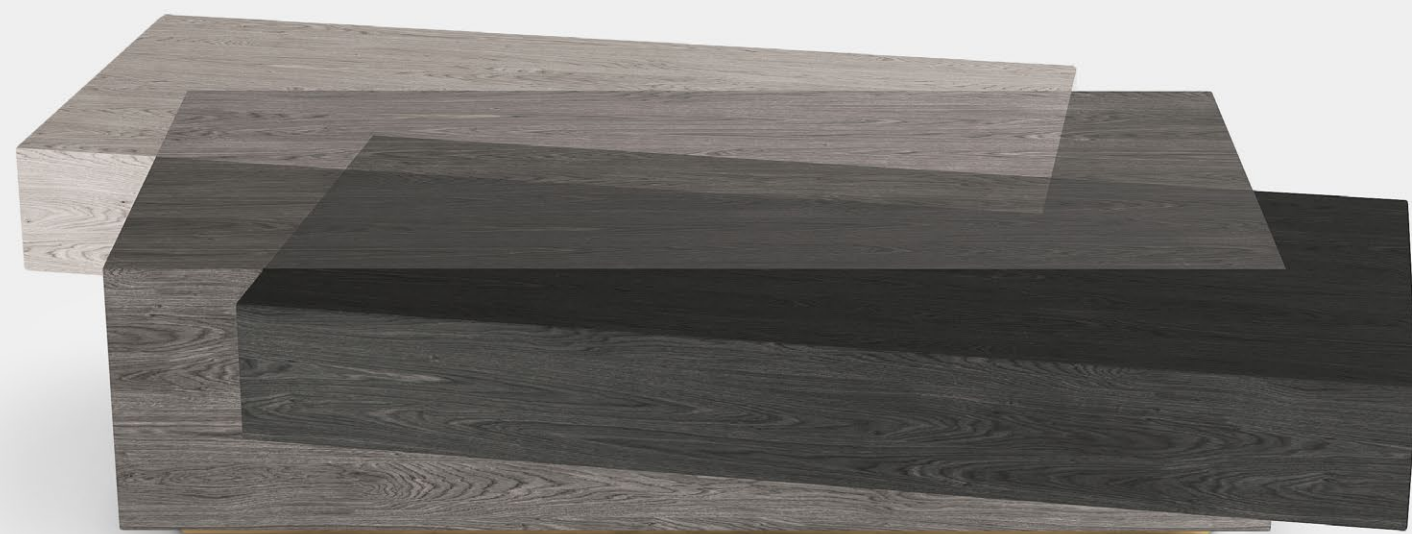

2

3

4

BOOLEANOS

LARGE COFFEE TABLE

Geometric Large Coffee Table designed by Joel Escalona, is a visual game that captivates the eye for its symmetry and the defying balance of its composition. Manufactured in heavy-duty fibers and wood veneer finished in semi-gloss lacquer is suitable for any home area.