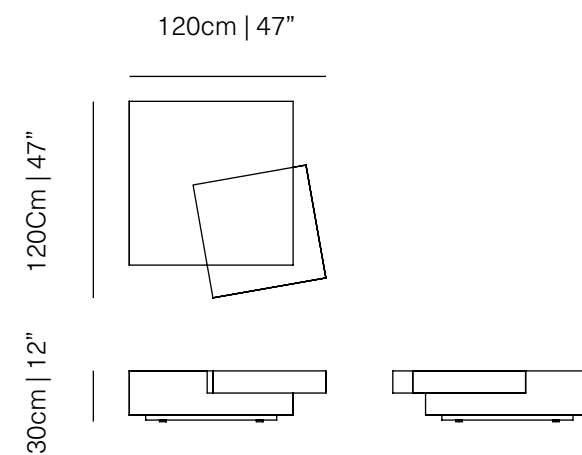

DESIGN BY
Joel Escalona, 2020

MATERIAL
Wood and MDF

Warm wood

Gray wood

DIMENSIONS
CM H 77 x W 135 x D 41
IN H 30x W 53 x D 16

Booleanos Dresser

Booleanos Dresser

Warm wood

Warm wood

Gray wood

DIMENSIONS
CM H 50 x W 200 x D 40
IN H 20 x W 79 x D 16

Booleanos TV Stand

Warm wood

Gray wood

- 1. Credenza
- 2. Cabinet
- 3. Dresser
- 4. TV Stand

1

DESIGN BY
Joel Escalona, 2021

MATERIAL
Wood and MDF

Warm wood

Gray wood

DIMENSIONS
CM H 30 x W 140 x D 80
IN H 12 x W 55 x D 31

Booleanos Large Coffee Table

Warm wood

Gray wood

DESIGN BY
Joel Escalona, 2021

MATERIAL
Wood and MDF

Warm wood

Gray wood

DIMENSIONS
CM H 30 x W 120 x D 120
IN H 12 x W 47 x D 47

Booleanos Small Coffee Table

Warm wood

Gray wood