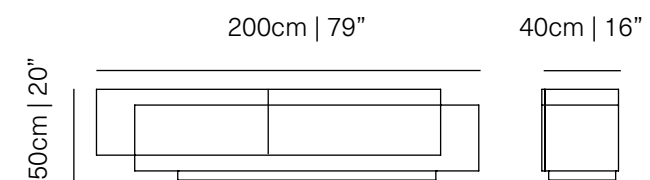

BOOLEANOS

TV STAND

TV Stand designed by Joel Escalona, configured with two drawers is manufactured in heavy-duty fibers and wood veneer Finished in semi-gloss lacquer.

DESIGN BY
Joel Escalona, 2020

MATERIAL
Wood and MDF